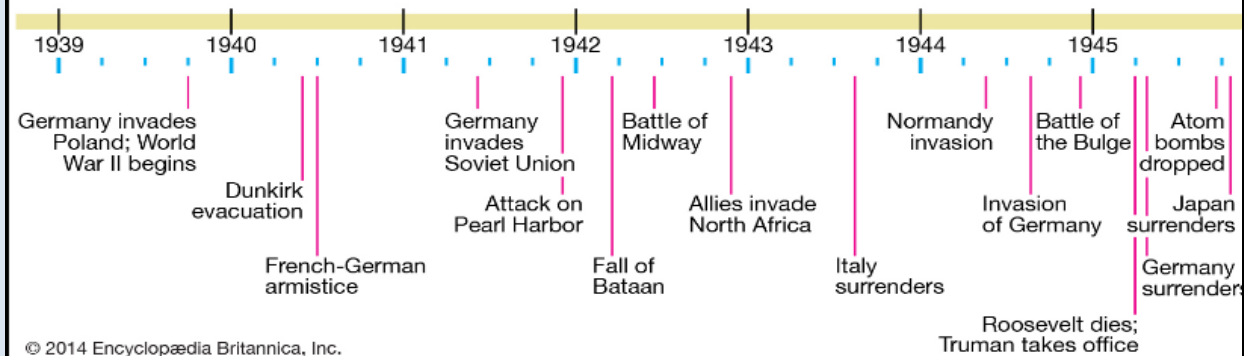

Year 6 Autumn 2 Humanities – World War II

Key facts

- World War II took place between 1939 to 1945.
- WWII started when Germany invaded Poland on 1st September 1939.
- WWII was a battle between two groups of countries - the 'Allies' and the 'Axis'.
- Around six million Jewish people were killed during WWII in one of history's most terrible events- the Holocaust.
- Around 64 million people died in WWII.
- By the end of WWII, 3.5 million people, mainly children had experienced evacuation.
- Children who were evacuated had to endure rationing, gas mask lessons and living with strangers.
- Children accounted for one in ten of the deaths during the Blitz of London from 1940 to 1941.

Timeline

Chief Events of World War II, 1939–45

Vocabulary

- Blitz
- evacuee
- evacuation
- Holocaust
- Allies
- Axis
- Nazi
- rural
- location
- primary source
- secondary source
- artefacts

Important people