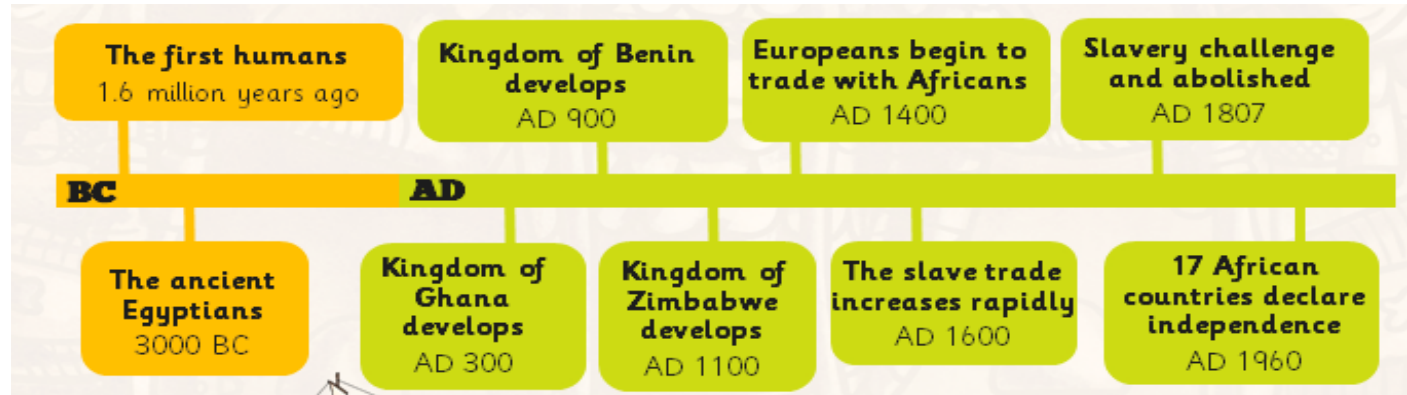

Year 4 Summer 2 Humanities – Benin

Key Facts

- Benin was once known as Dahomey.
- Benin's shore includes what was known as the Slave Coast where captives were shipped across the Atlantic.
- Benin is famous for its brass work, ivory and wood carvings.
- The people of Edo were animists.

Timeline

Vocabulary

- kingdom
- Eweka
- map
- Benin
- Nigeria
- chronological
- Africa
- ritual
- European
- tradition
- Oba
- artefacts

Key People

Oba

Benin Kingdom

Benin art

Eweka